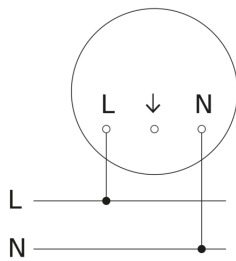

# DL Vario Quattro PRO S

Neutral white white  
EAN 4007841 068196  
Article number 068196

Master circuit diagram

Master/master interconnection circuit diagram